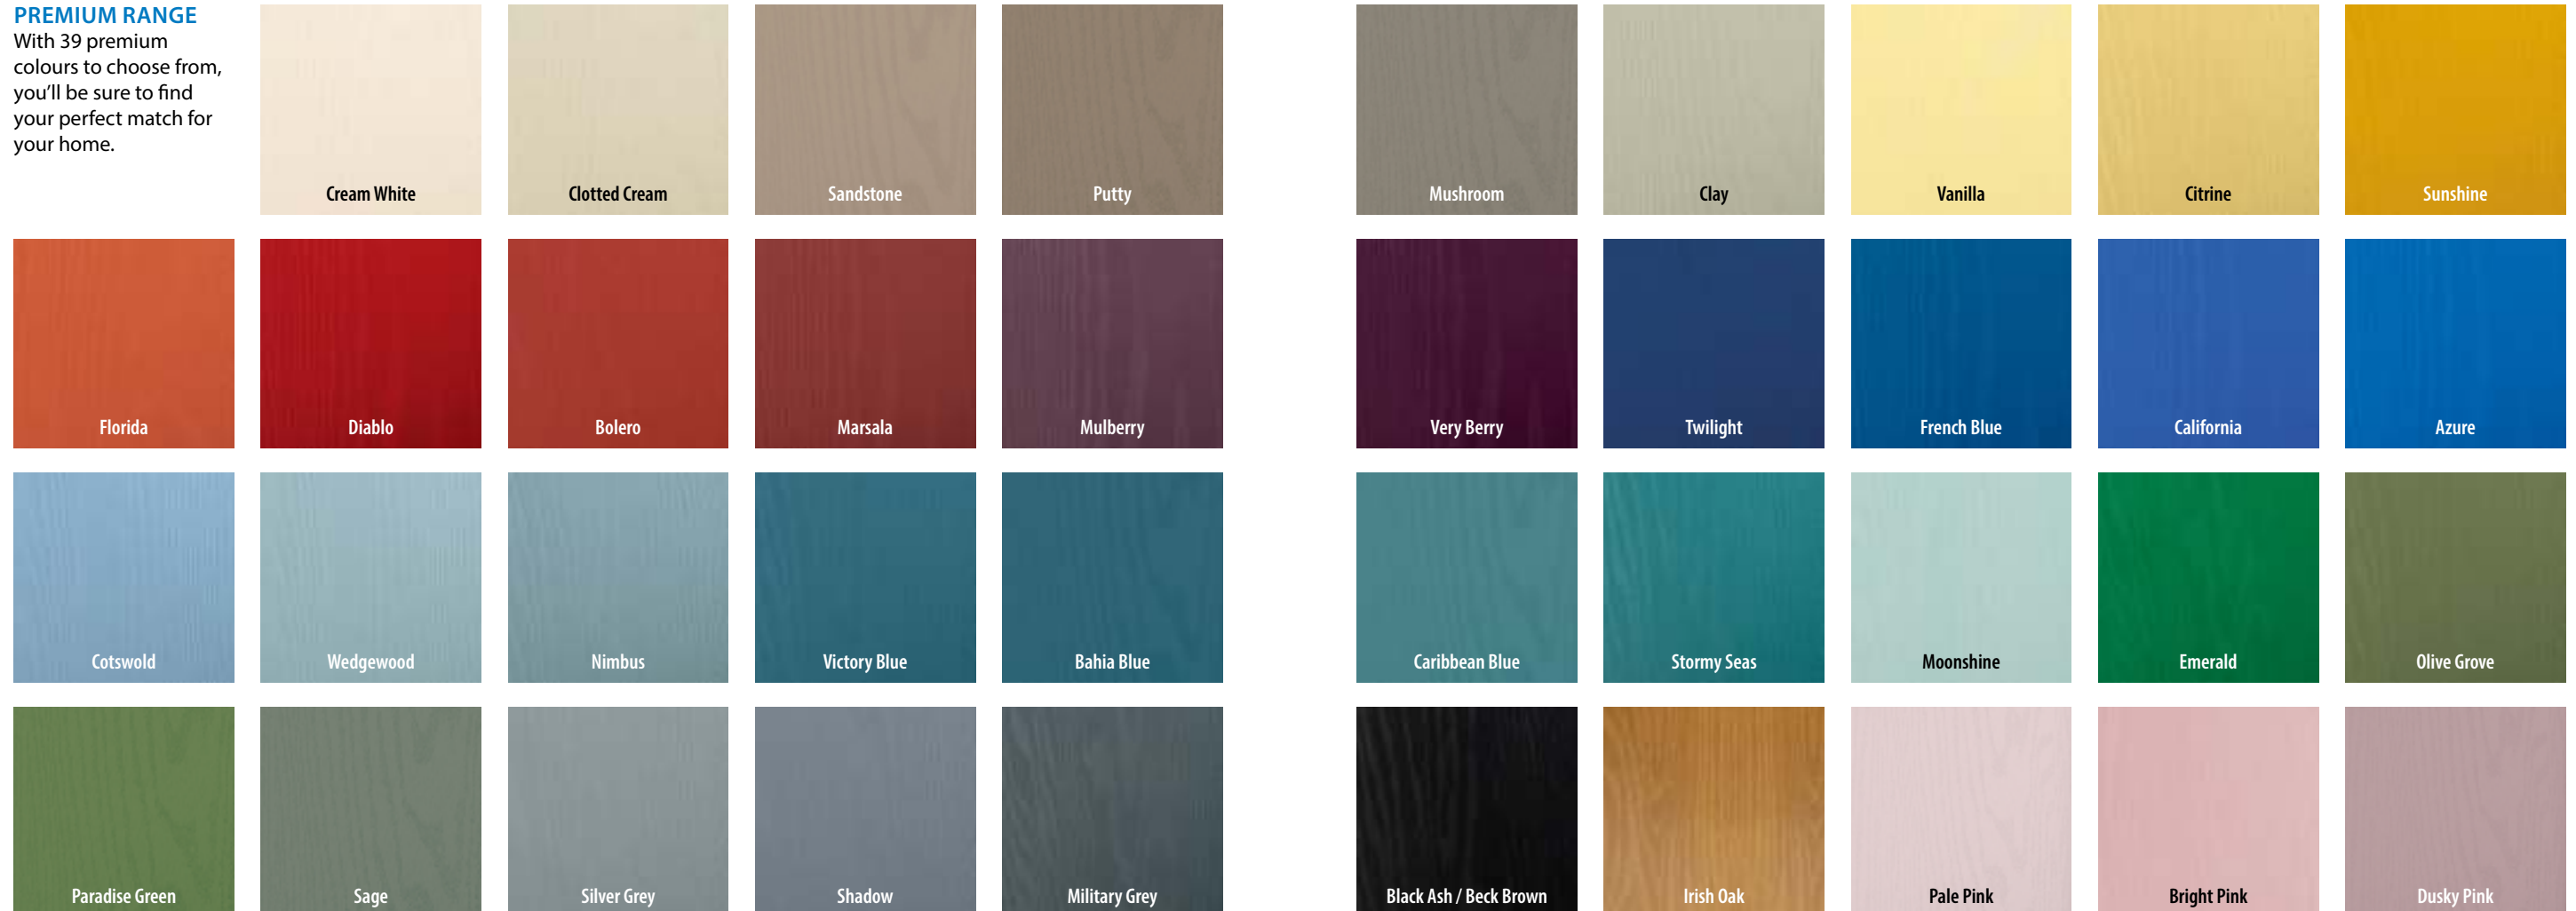

RAL COLOURS

Any RAL colour* is available as a special order. Here are a small selection of the most requested colours as an example.

*Some RAL colours containing luminous elements are unavailable.

PREMIUM RANGE

With 39 premium colours to choose from, you'll be sure to find your perfect match for your home.

Door Style: Carnoustie
Colour: Wedgewood
Glass: Kew

TRADITIONAL SERIES

PANELLED COLLECTION

Our timeless panelled doors are designed to replicate the most popular traditional door styles with highly defined mouldings.