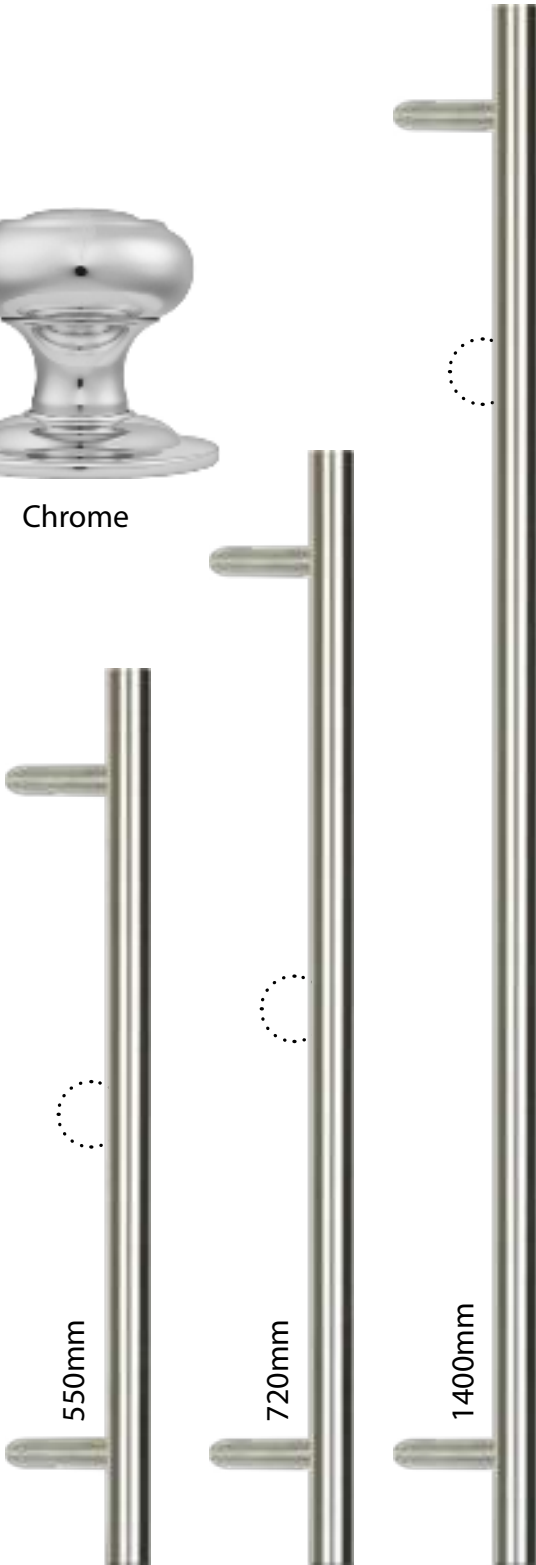

HARDWARE OPTIONS

Satin

Gold

Chrome

Pull bar outside only incorporates our Cylinder Door Pull.

Pull bar both sides incorporates our Pull Bar Escutcheon in satin.

○ Indicative lock position only for the 550mm, 720mm and 1400mm pull bar handle