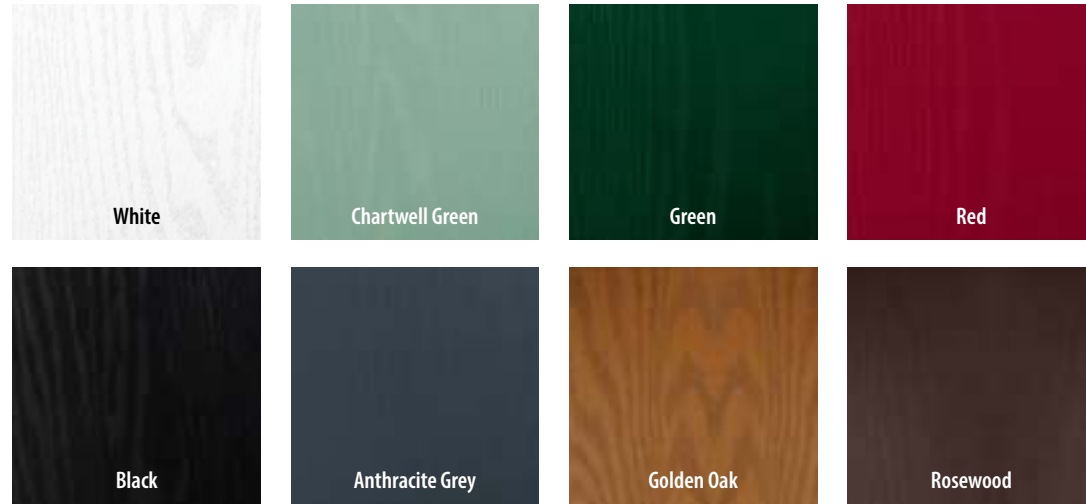

DOOR COLOURS

Door colours shown in the brochure should be used for guidance only. To ensure you are getting the right colour on your door, ask for your colour swatch today.

STANDARD RANGE

A range of 11 external colours with white interior as standard. Coloured both sides is a cost option.